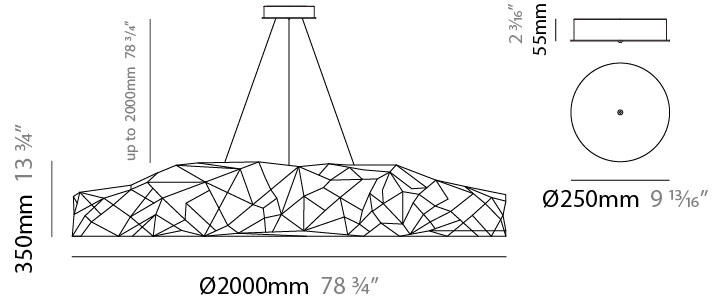

COSMOS DISC SUSPENSION

D101745-

base number	LED	Color	Finish
	Dimming	Temperature	Options

1. To build a product code in our configurator select the specify button on the base model # product page
2. To build a manual product code on this datasheet choose from the options listed below in blue font and add the suffix to the base model #

GENERAL

Series: Cosmos Disc
Brand: Quasar
Division: Design
Mounting Type: Suspension
Mounting Location: Ceiling
Subcategory: Ambient

PHYSICAL

Shape: Abstract
Diameter (mm): 2000
Diameter (in): 78 3/4
Height (mm): 350
Height (in): 13 3/4
Max. Overall Height (mm): 2350
Max. Overall Height (in): 92 1/2
Light Distribution: Omnidirectional
Weight (kg): 5
Weight (lbs): 11.02
Fixture Finish: NIC / BRA / BBR
Fixture Material: Metal
Cable Details: 2000mm Cable
Upon Request: Custom Sizes

ELECTRICAL

Lamp Type: LED
Input Wattage (W): 90
Dimming: Non-Dimming / Phase Dimming (120vac Only)
Driver Included: Yes
Driver Location: Integrated
Driver Type: Constant Voltage - Universal
Driver Class: Class 2
Input Voltage (V): 120 - 277
Output Voltage (V): 12
Upon Request: (Not included - see components) Integral: 0-10Vdc dimming

LED

Number of LEDs: 150
Color Temperature (°K): 2400 / 2800
Max. Delivered Lumen (lm): 4500 (2800K)
CRI: >90 CRI
Lamp Life (hrs): 50000

OPTICAL

RATINGS AND CERTIFICATIONS

Certified By: Certified for North American Standards
IP rating: IP20