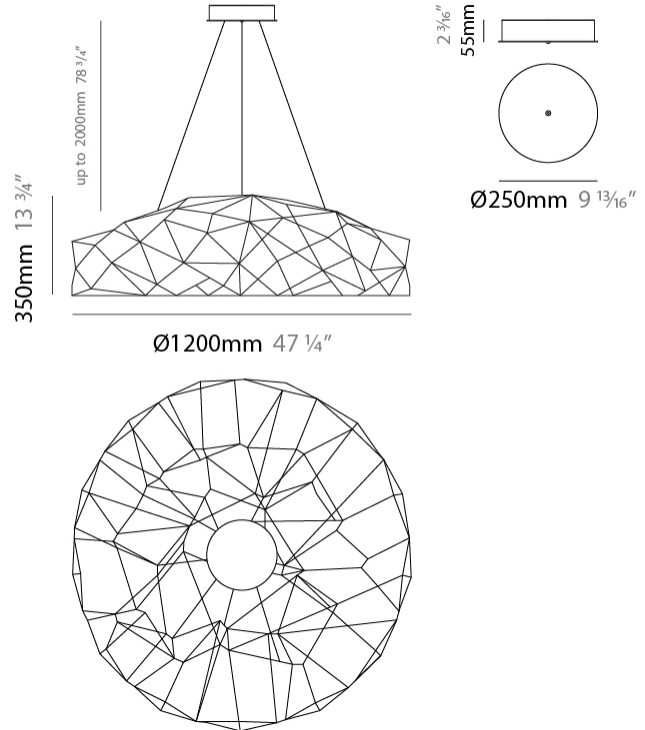

COSMOS DISC SUSPENSION

D101744-

base number   LED Dimming   Color Temperature   Finish Options

1. To build a product code in our configurator select the specify button on the base model # product page
2. To build a manual product code on this datasheet choose from the options listed below in blue font and add the suffix to the base model #

GENERAL

Series: Cosmos Disc
Brand: Quasar
Division: Design
Mounting Type: Suspension
Mounting Location: Ceiling
Subcategory: Ambient

PHYSICAL

Shape: Abstract
Diameter (mm): 1200
Diameter (in): 47 1/4
Height (mm): 350
Height (in): 13 3/4
Max. Overall Height (mm): 2350
Max. Overall Height (in): 92 1/2
Light Distribution: Omnidirectional
Weight (kg): 5
Weight (lbs): 11.02
Fixture Finish: [NIC / BRA / BBR](#)
Fixture Material: Metal
Cable Details: 2000mm Cable
Upon Request: Custom Sizes

ELECTRICAL

Lamp Type: LED
Input Wattage (W): 39
Dimming: [Non-Dimming / Phase Dimming (120vac Only)](#)
Driver Included: Yes
Driver Location: Integrated
Driver Type: Constant Voltage - Universal
Driver Class: Class 2
Input Voltage (V): 120 - 277
Output Voltage (V): 12
Upon Request: (Not included - see components) Integral: 0-10Vdc dimming

LED

Number of LEDs: 65
Color Temperature (°K): [2400 / 2800](#)
Max. Delivered Lumen (lm): 1950 (2800K)
CRI: >90 CRI
Lamp Life (hrs): 50000

OPTICAL

RATINGS AND CERTIFICATIONS

Certified By: Certified for North American Standards
IP rating: IP20