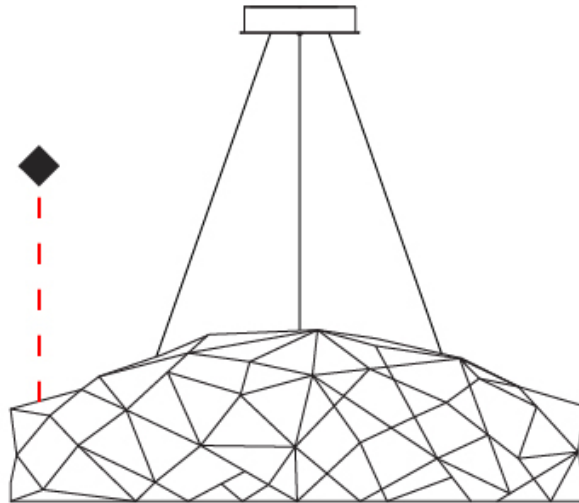

COSMOS DISC SUSPENSION

D101744-

PROJECT

TYPE

SPECIFIER

QUANTITY

DATE

D