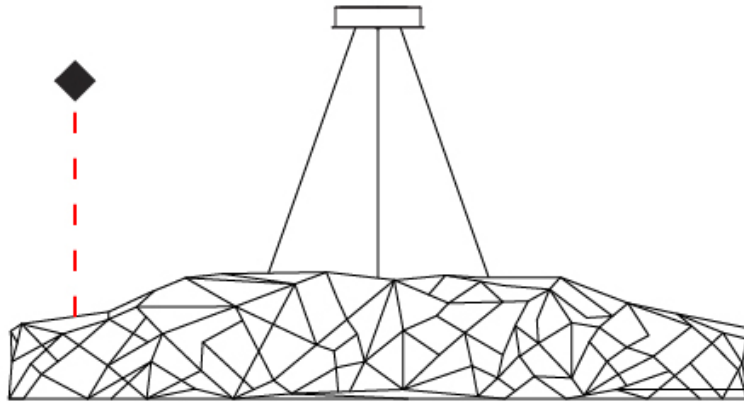

COSMOS DISC SUSPENSION

D101745-

PROJECT _____

TYPE _____

SPECIFIER _____

QUANTITY _____

DATE _____